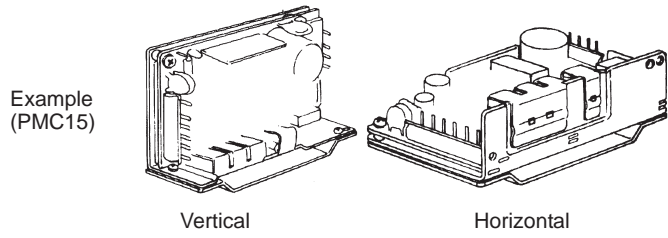

Attachment for Replacement

This is an attachment when replacing to PMC series from KMC · 2KMC series.

Classification	Plate model	Applicable to model
Vertical	F-KMC15-1	KMC15 → PMC15
Horizontal	F-KMC15-2	2KMC15
Vertical	F-KMC30-1	KMC30 → PMC30
Horizontal	F-KMC30-2	2KMC30

(Unit : mm) (Tolerance : ±1)

F-KMC15-1

Size

★ Material : SPCC
★ Thickness : 1.6

Mounting

(TOP VIEW)

When change to PMC15, external size becomes larger.

F-KMC15-2

Size

★ Material : SPCC
★ Thickness : 1.6

Mounting

(SIDE VIEW)

When change to PMC15, external size becomes larger.

★ M3 × 6ℓ Flat screw is requested when mounting.

Mounting hole size

Mounting hole size